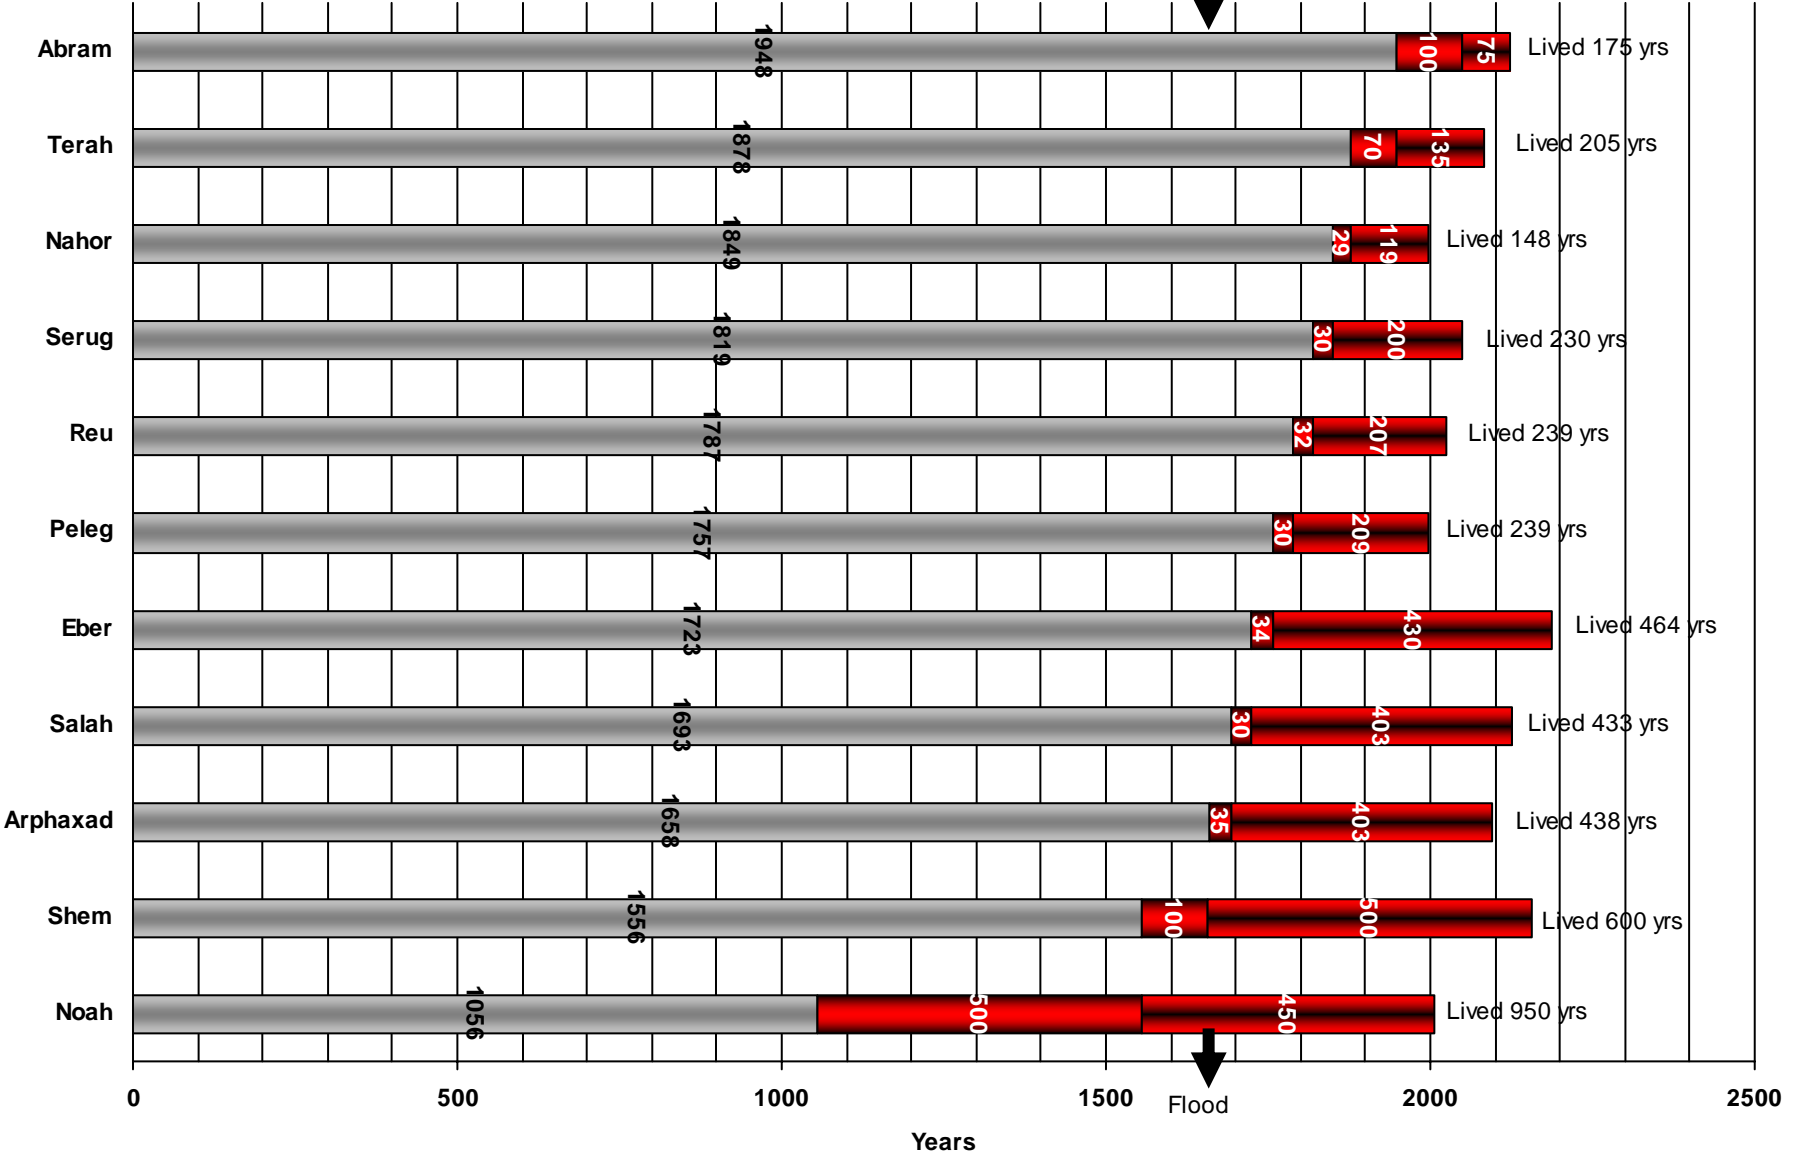

From Adam To Noah (Gen 5 - 9)

Flood (1656)

Yrs Before Birth
 Yrs Before First Son
 Yrs After First Son

From Noah To Abram (Gen 11)

Flood

Yrs Before Birth
 Yrs Before First Son
 Yrs After First Son

The Progressive Change in Life Spans after the Entrance of sin.

God's Government displayed with man's disobedience

TIMELINE OF LIFESPANS

THE UNITED MONARCHY				
Dates (BC)	Kingdom of the Israelites			
1020-1000	Saul			
1000-961	David			
961-922	Solomon			
THE DIVIDED KINGDOMS				
Dates (BC)	Israel (Northern)		Judah (Southern)	Dates (BC)
922-901	Jeroboam I		Rehoboam	922-915
			Abijah	915-913
901-900	Nadab		Asa	913-873
900-877	Baasha			
877-876	Elah		Jehoshaphat	873-849
876	Zimri	Tibni		
876-869	Omri			
869-850	Ahab			
850-849	Ahaziah			
849-843	Joram (Jehoram)		Jehoram	849-843
843-815	Jehu		Ahaziah	843
			Athaliah (non-Davidic Queen)	843-837
815-802	Jehoahaz		Joash	837-800
802-786	Jehoash (Joash)		Amaziah	800-783
786-746	Jeroboam II		Uzziah (Azariah)	783-742
746-745	Zachariah		Jotham (co-regent)	750-742
745	Shallum		Jotham (king)	742-735
745-737	Menahem			
737-736	Pekahiah			
736-732	Pekah		Ahaz	735-715
732-724	Hoshea			
721	Fall of Samaria			
			Manasseh	687-642
			Amon	642-640
			Josiah	640-609
			Jehoahaz	609
			Jehoikim (Eliakim)	609-598
			Jehoiachin (Jeconiah)	598-597
			Zedekiah (Mattaniah)	597-587
			Fall of Jerusalem	587