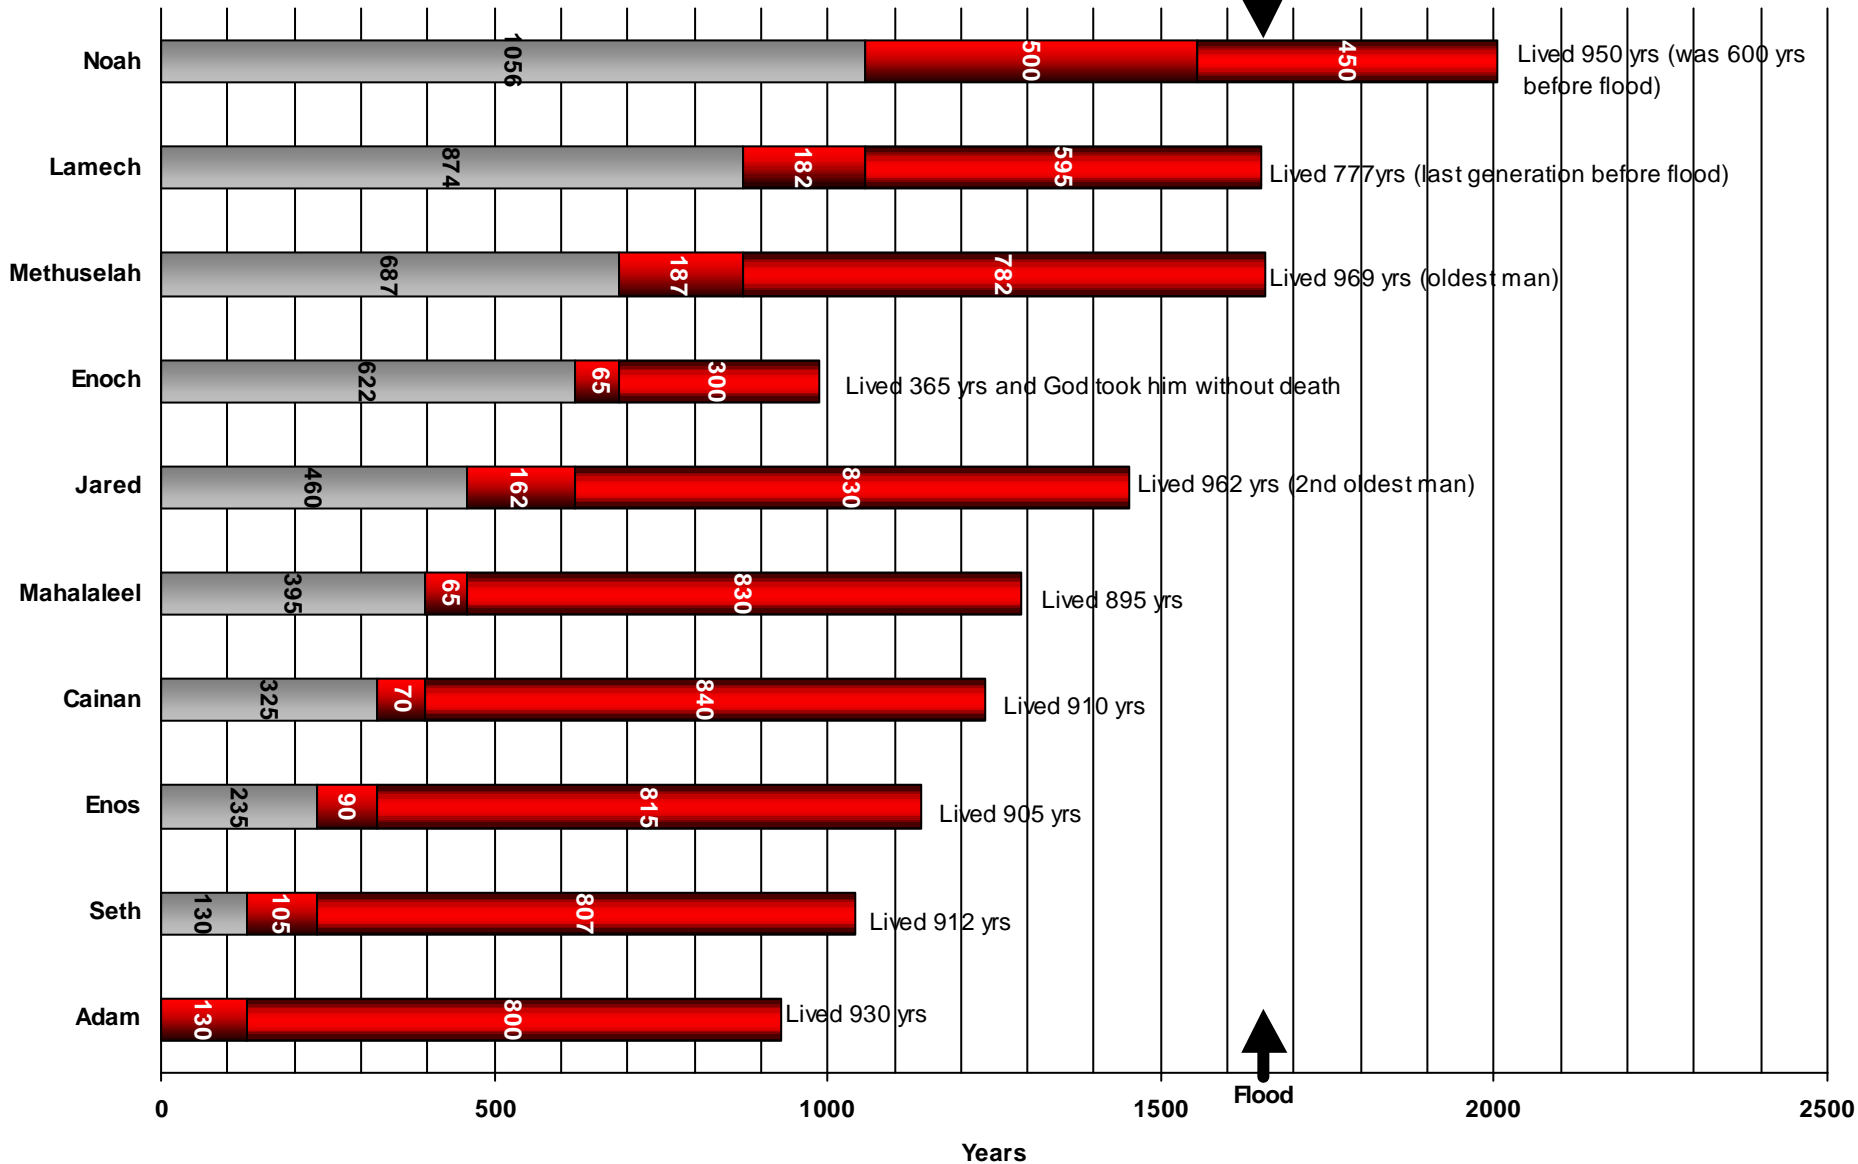

From Adam To Noah (Gen 5 - 9)

Flood (1656)

Yrs Before Birth
 Yrs Before First Son
 Yrs After First Son

From Noah To Abram (Gen 11)

Flood

Yrs Before Birth
 Yrs Before First Son
 Yrs After First Son

The Progressive Change in Life Spans after the Entrance of sin.

God's Government displayed with man's disobedience

TIMELINE OF LIFESPANS

THE UNITED MONARCHY				
Dates (BC)	Kingdom of the Israelites			
1020-1000	Saul			
1000-961	David			
961-922	Solomon			
THE DIVIDED KINGDOMS				
Dates (BC)	Israel (Northern)		Judah (Southern)	Dates (BC)
922-901	Jeroboam I		Rehoboam	922-915
			Abijah	915-913
901-900	Nadab		Asa	913-873
900-877	Baasha			
877-876	Elah		Jehoshaphat	873-849
876	Zimri	Tibni		
876-869	Omri			
869-850	Ahab			
850-849	Ahaziah			
849-843	Joram (Jehoram)		Jehoram	849-843
843-815	Jehu		Ahaziah	843
			Athaliah (non-Davidic Queen)	843-837
815-802	Jehoahaz		Joash	837-800
802-786	Jehoash (Joash)		Amaziah	800-783
786-746	Jeroboam II		Uzziah (Azariah)	783-742
746-745	Zachariah		Jotham (co-regent)	750-742
745	Shallum		Jotham (king)	742-735
745-737	Menahem			
737-736	Pekahiah			
736-732	Pekah		Ahaz	735-715
732-724	Hoshea			
721	Fall of Samaria			
			Manasseh	687-642
			Amon	642-640
			Josiah	640-609
			Jehoahaz	609
			Jehoikim (Eliakim)	609-598
			Jehoiachin (Jeconiah)	598-597
			Zedekiah (Mattaniah)	597-587
			Fall of Jerusalem	587