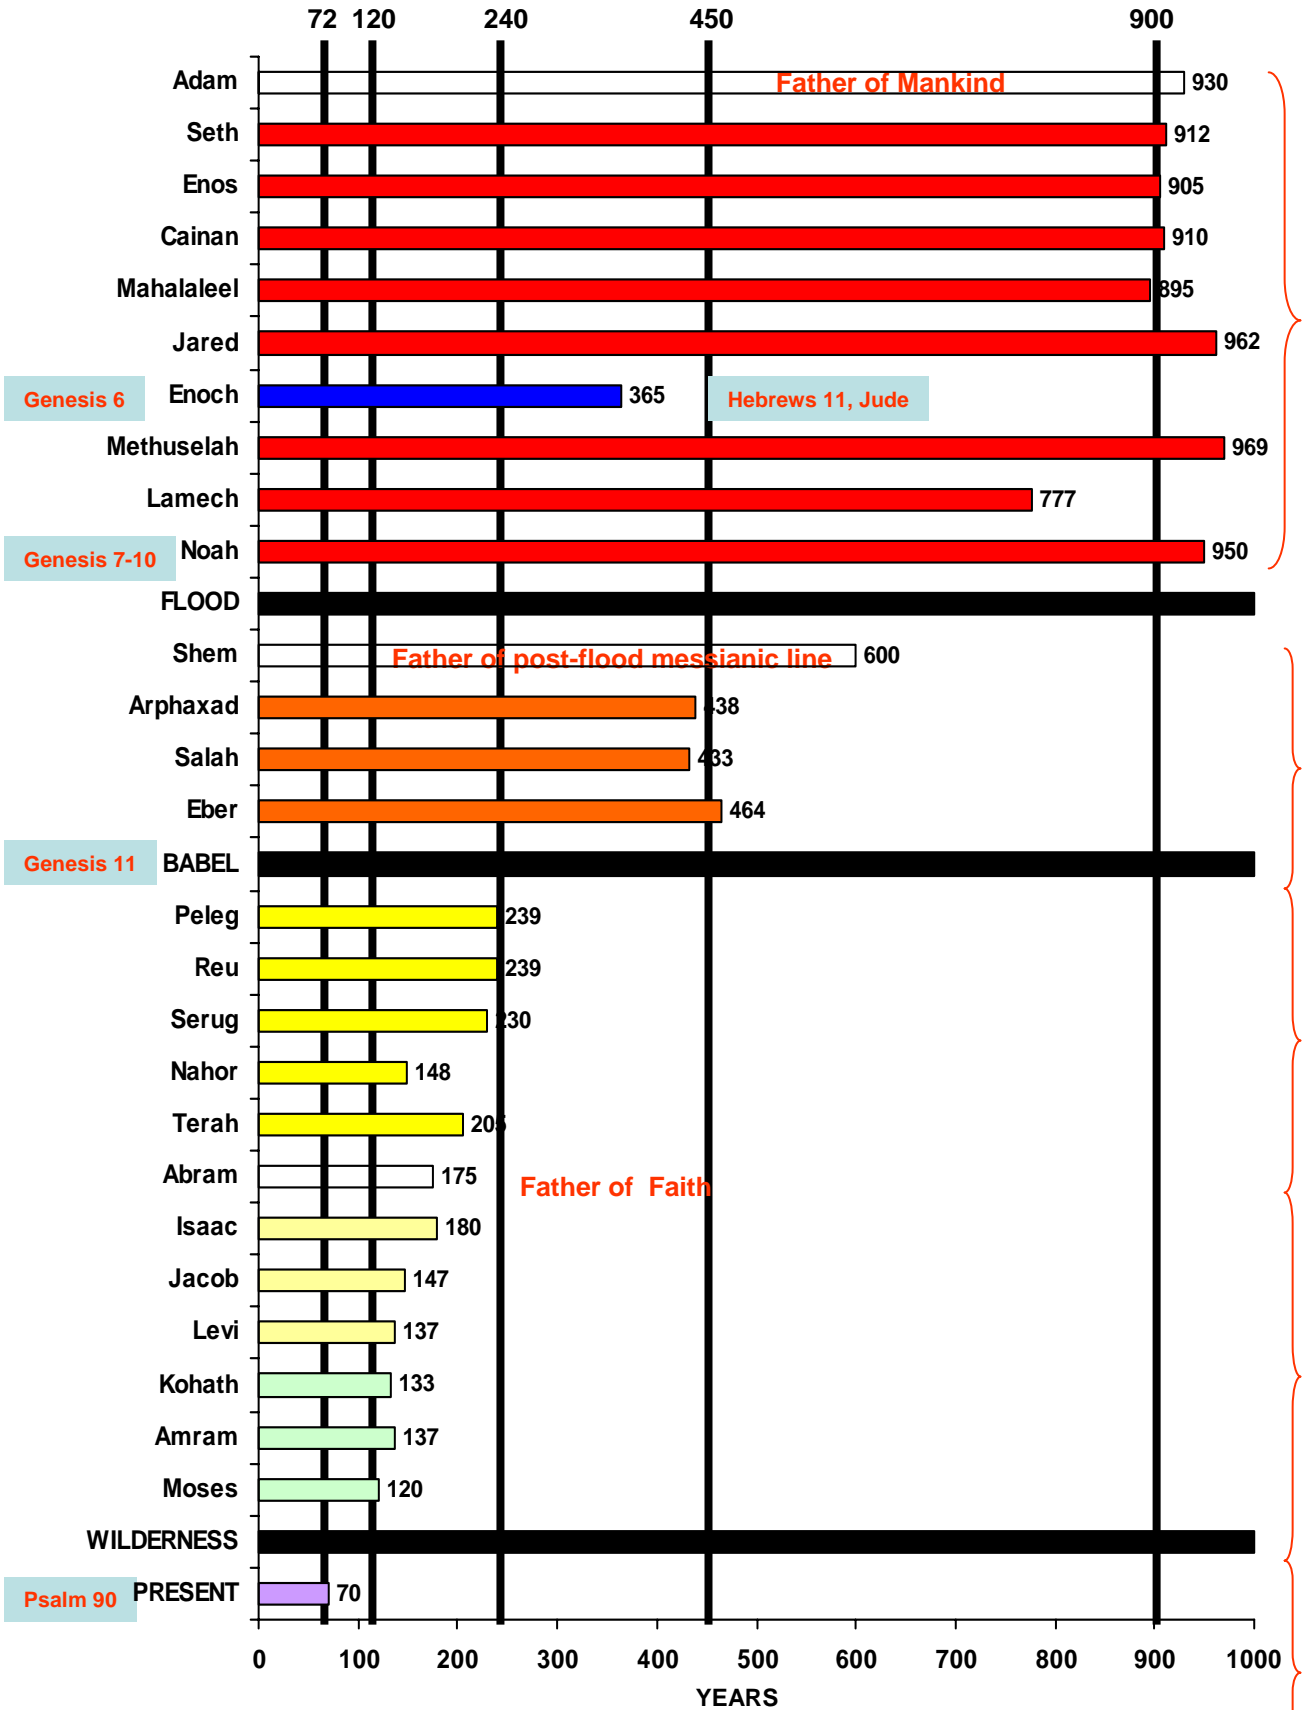

From Adam To Noah (Gen 5 - 9)

Flood (1656)

Yrs Before Birth
 Yrs Before First Son
 Yrs After First Son

From Noah To Abram (Gen 11)

Flood

Yrs Before Birth
 Yrs Before First Son
 Yrs After First Son

The Progressive Change in Life Spans after the Entrance of sin.

God's Government displayed with man's disobedience

TIMELINE OF LIFESPANS

THE UNITED MONARCHY				
Dates (BC)	Kingdom of the Israelites			
1020-1000	Saul			
1000-961	David			
961-922	Solomon			
THE DIVIDED KINGDOMS				
Dates (BC)	Israel (Northern)		Judah (Southern)	Dates (BC)
922-901	Jeroboam I		Rehoboam	922-915
			Abijah	915-913
901-900	Nadab		Asa	913-873
900-877	Baasha			
877-876	Elah		Jehoshaphat	873-849
876	Zimri	Tibni		
876-869	Omri			
869-850	Ahab			
850-849	Ahaziah			
849-843	Joram (Jehoram)		Jehoram	849-843
843-815	Jehu		Ahaziah	843
			Athaliah (non-Davidic Queen)	843-837
815-802	Jehoahaz		Joash	837-800
802-786	Jehoash (Joash)		Amaziah	800-783
786-746	Jeroboam II		Uzziah (Azariah)	783-742
746-745	Zachariah		Jotham (co-regent)	750-742
745	Shallum		Jotham (king)	742-735
745-737	Menahem			
737-736	Pekahiah			
736-732	Pekah		Ahaz	735-715
732-724	Hoshea			
721	Fall of Samaria			
			Manasseh	687-642
			Amon	642-640
			Josiah	640-609
			Jehoahaz	609
			Jehoikim (Eliakim)	609-598
			Jehoiachin (Jeconiah)	598-597
			Zedekiah (Mattaniah)	597-587
			Fall of Jerusalem	587