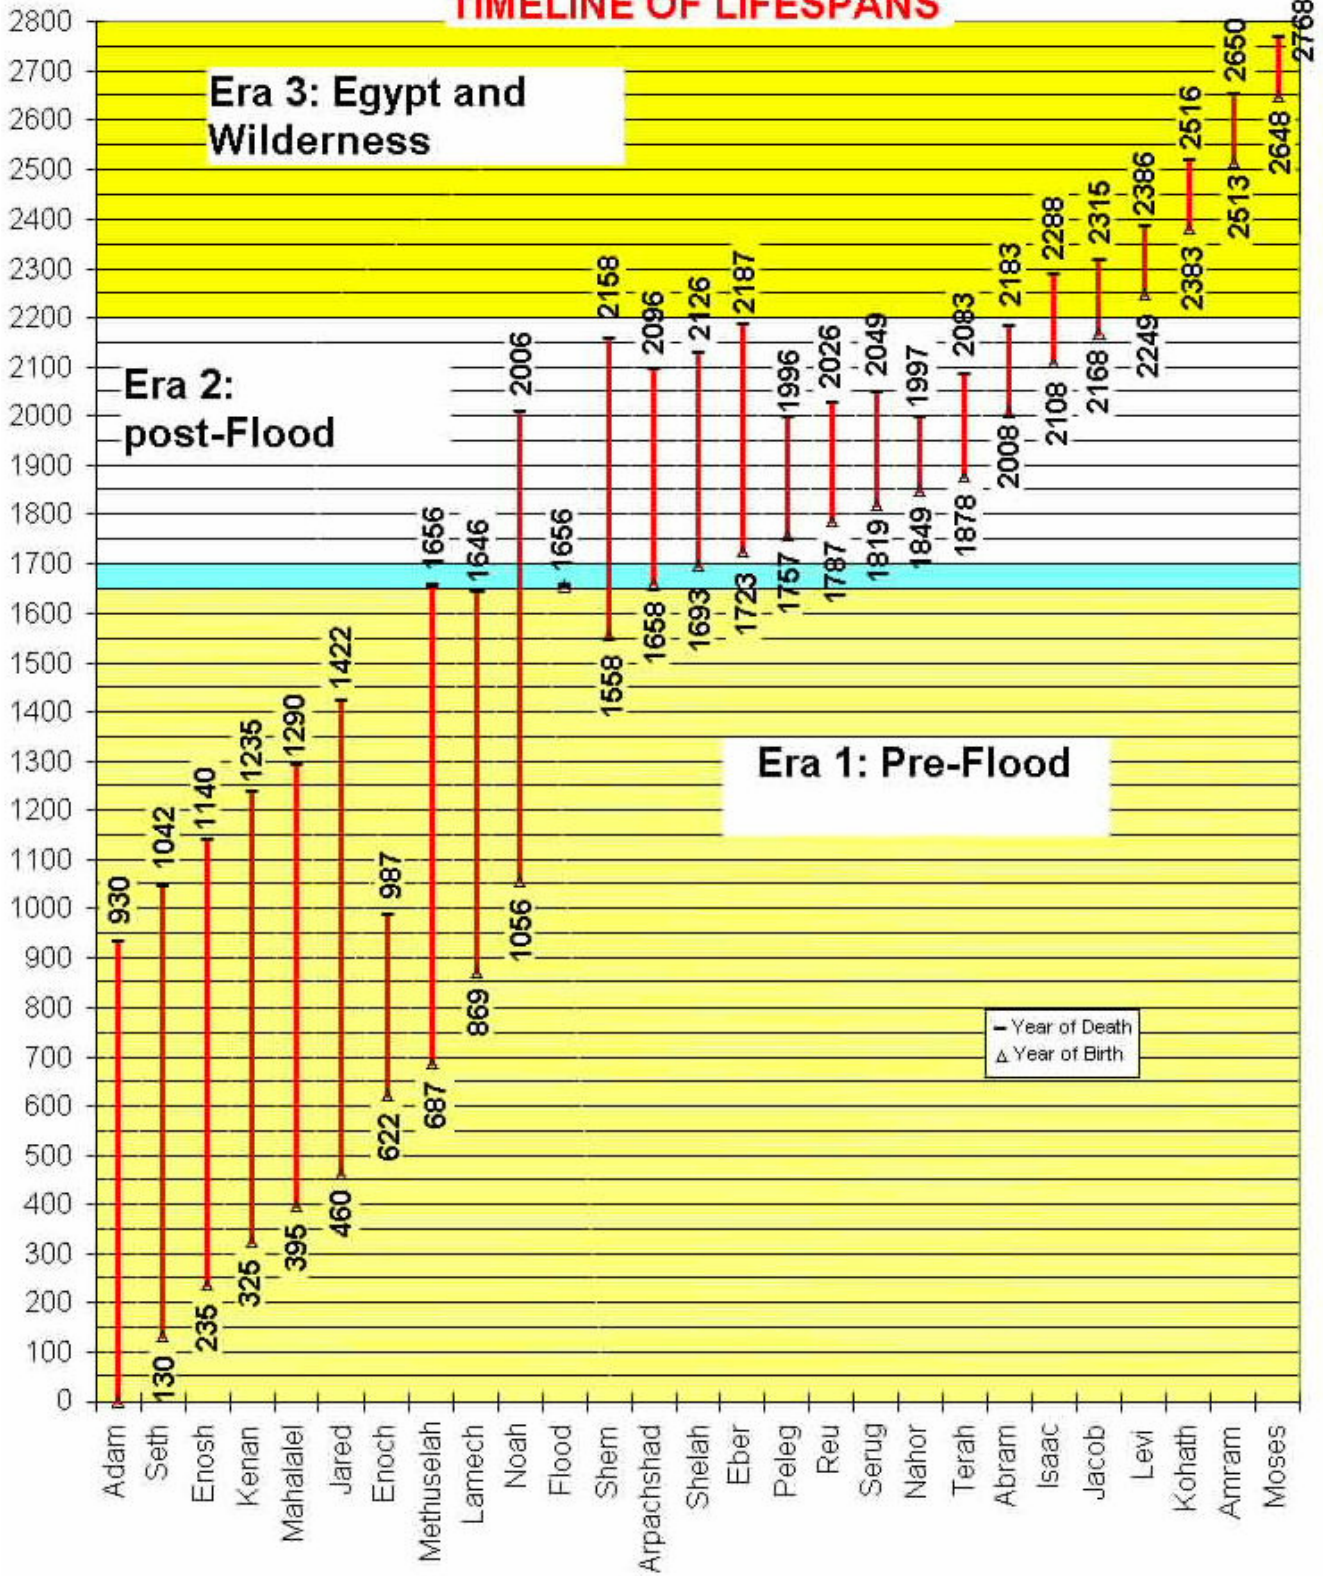

From Adam To Noah (Gen 5 - 9)

Flood (1656)

Yrs Before Birth
 Yrs Before First Son
 Yrs After First Son

From Noah To Abram (Gen 11)

Flood

Yrs Before Birth
 Yrs Before First Son
 Yrs After First Son

The Progressive Change in Life Spans after the Entrance of sin.

God's Government displayed with man's disobedience

TIMELINE OF LIFESPANS

THE UNITED MONARCHY				
Dates (BC)	Kingdom of the Israelites			
1020-1000	Saul			
1000-961	David			
961-922	Solomon			
THE DIVIDED KINGDOMS				
Dates (BC)	Israel (Northern)		Judah (Southern)	Dates (BC)
922-901	Jeroboam I		Rehoboam	922-915
			Abijah	915-913
901-900	Nadab		Asa	913-873
900-877	Baasha			
877-876	Elah		Jehoshaphat	873-849
876	Zimri	Tibni		
876-869	Omri			
869-850	Ahab			
850-849	Ahaziah			
849-843	Joram (Jehoram)		Jehoram	849-843
843-815	Jehu		Ahaziah	843
			Athaliah (non-Davidic Queen)	843-837
815-802	Jehoahaz		Joash	837-800
802-786	Jehoash (Joash)		Amaziah	800-783
786-746	Jeroboam II		Uzziah (Azariah)	783-742
746-745	Zachariah		Jotham (co-regent)	750-742
745	Shallum		Jotham (king)	742-735
745-737	Menahem			
737-736	Pekahiah			
736-732	Pekah		Ahaz	735-715
732-724	Hoshea			
721	Fall of Samaria			
			Manasseh	687-642
			Amon	642-640
			Josiah	640-609
			Jehoahaz	609
			Jehoikim (Eliakim)	609-598
			Jehoiachin (Jeconiah)	598-597
			Zedekiah (Mattaniah)	597-587
			Fall of Jerusalem	587